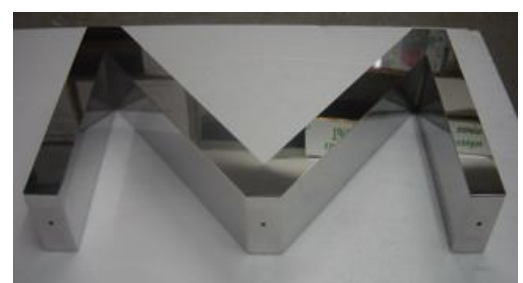

## Types of fixing

Rear straps with nuts

Rear straps with double sided tape

Clear acrylic back trays

Removable stainless steel back trays

Fully closed for bottom mount on canopies